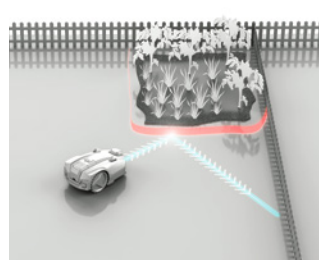

Many separate areas, bottlenecks and recesses

\* The lawn area needs to be checked for suitable lawn boundaries

**Made possible by a virtual fence – thanks to magnetic band accessory**

Lay the supplied magnetic band in the garden and it will act like a virtual fence. The magnet sensors installed in the FREELEXO CAM detect the magnetic band and turn away at its limits. In this way you can create off-limit areas at short notice.

**Newly planted tree**  
tree has been newly planted in the lawn area and is still sensitive. To protect it from collisions with the robot lawn mower you can use the virtual fence.

**Lawn edges made better**  
Lawn edges that are poorly defined or hard to recognise by the robot lawn mower can be upgraded by the magnetic band for optimum demarcation of the mowing area in the garden.