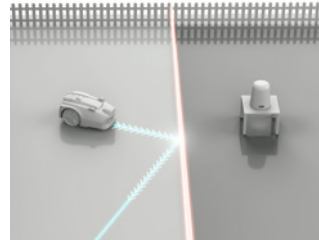

Flower meadow in the garden
A flower meadow in the garden is just beginning to grow and is attracting the first insects. Now is the wrong time for the robot lawn mower to pass through.