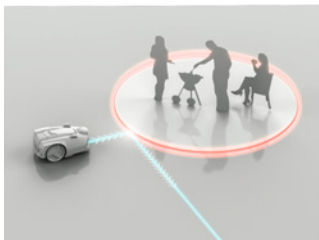

Many separate areas, bottlenecks and recesses

\* The lawn area needs to be checked for suitable lawn boundaries

**Made possible by a virtual fence – thanks to magnetic band accessory**

Lay the supplied magnetic band in the garden and it will act like a virtual fence. The magnet sensors installed in the FREELEXO CAM detect the magnetic band and turn away at its limits. In this way you can create off-limit areas at short notice.