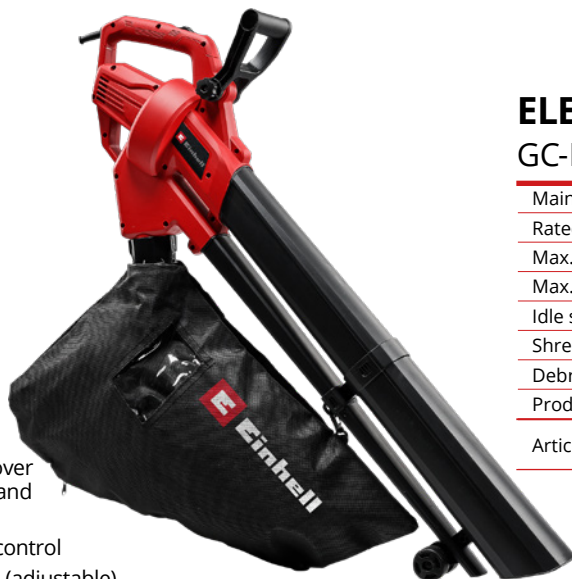

**NEW**

Autumn 2026

- Toolless change-over between suction and blowing function
- Electronic speed control
- Additional handle (adjustable)
- Guiding wheels
- Debris bag with window
- Carrying strap