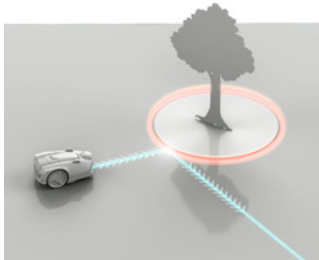

Many separate areas, bottlenecks and recesses

\* The lawn area needs to be checked for suitable lawn boundaries

**Made possible by a virtual fence – thanks to magnetic band accessory**

Lay the supplied magnetic band in the garden and it will act like a virtual fence. The magnet sensors installed in the FREELEXO CAM detect the magnetic band and turn away at its limits. In this way you can create off-limit areas at short notice.

**Newly planted tree**  
tree has been newly planted in the lawn area and is still sensitive. To protect it from collisions with the robot lawn mower you can use the virtual fence.

**Lawn edges made better**  
Lawn edges that are poorly defined or hard to recognise by the robot lawn mower can be upgraded by the magnetic band for optimum demarcation of the mowing area in the garden.