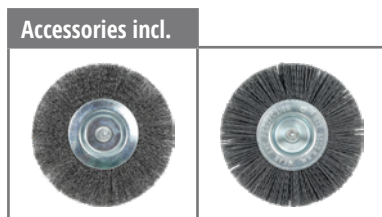

### Matching accessories

Spare blade	3405101 
-------------	---

- Electronic speed control
- Height-adjustable guide wheel
- Infinitely adjustable long handle
- Adjustable additional handle incl. brush storage compartment
- Brush change without tools